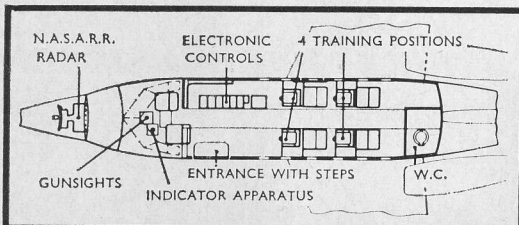

Ordered in quantity by the R.A.F. . . .

DE HAVILLAND JET DH-125

- EARLY DELIVERY—this year
- LOW COST—cheapest in class
- FAST—500 m.p.h. cruise
- SPACIOUS—up to 12 passengers

N.A.S.A.R.R. Trainer 1 Instructor 5 Pupils