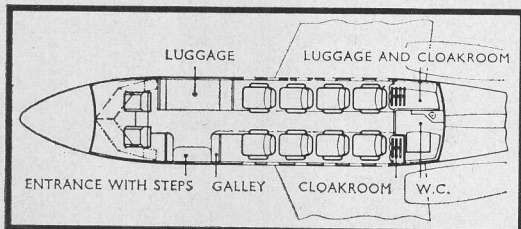

Liaison 8 Seats

HAWKER de HAVILLAND Australia PTY. LTD.

(Member Company of the Hawker Siddeley Group)

Lidcombe, N.S.W.